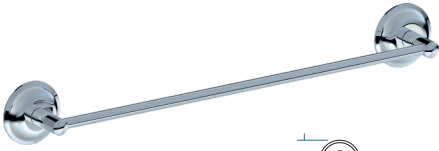

•Blister Ambalaj

A.S.M:10

Uzun Havluluk
Long Towel Holder

A.1214 ₺ 149.00

•Blister Ambalaj

A.S.M:20

A.1217 ₺ 113.00