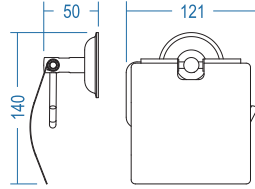

Tuvalet Kağıtlık Kapaklı
Toilet Paper Holder With Cover

A.1208 ₺ 119.00

•Blister Ambalaj

A.S.M:20

A.1207 ₺ 94.00