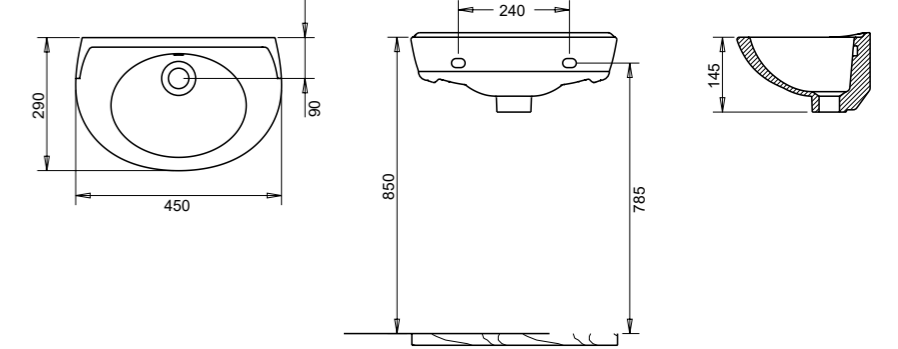

137

OVAL YARIM AYAK LAVABO / 5009+1005
40x50 cm Half Pedestal Oval Washbasin

139

OVAL LAVABO 36x45 / 5003
36x45 cm Oval Washbasin

139

OVAL LAVABO 40x50 / 5009
40x50 cm Oval Washbasin

139

OVAL LAVABO 28x45 / 5010
28x45 cm Oval Washbasin