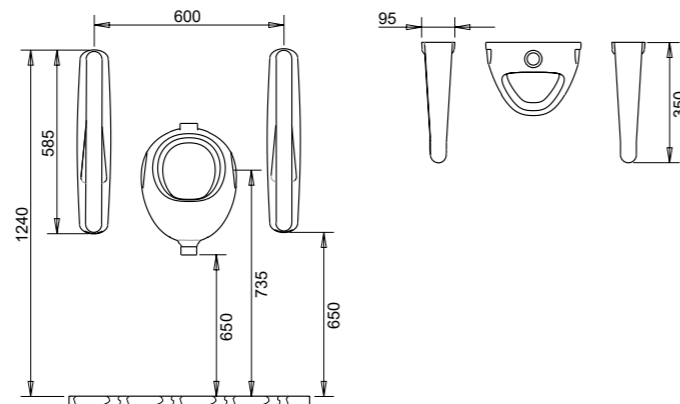

137

OVAL YARIM AYAK LAVABO / 5009+1005
40x50 cm Half Pedestal Oval Washbasin

139

OVAL LAVABO 36x45 / 5003
36x45 cm Oval Washbasin

139

OVAL LAVABO 40x50 / 5009
40x50 cm Oval Washbasin

139

OVAL LAVABO 28x45 / 5010
28x45 cm Oval Washbasin