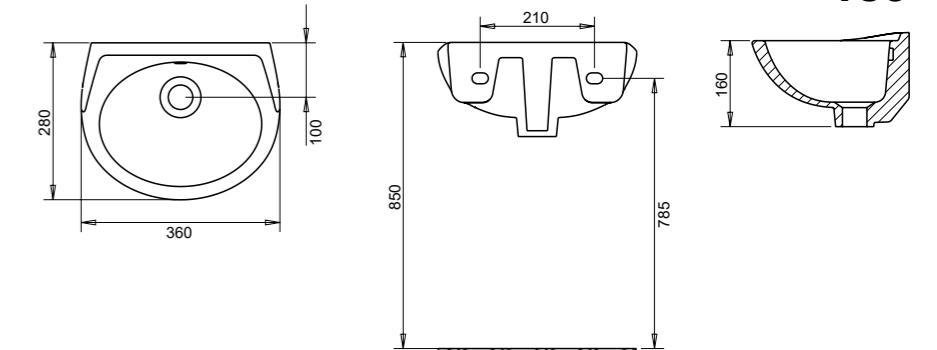

135

135

135

137

137

139

139

139

139

139