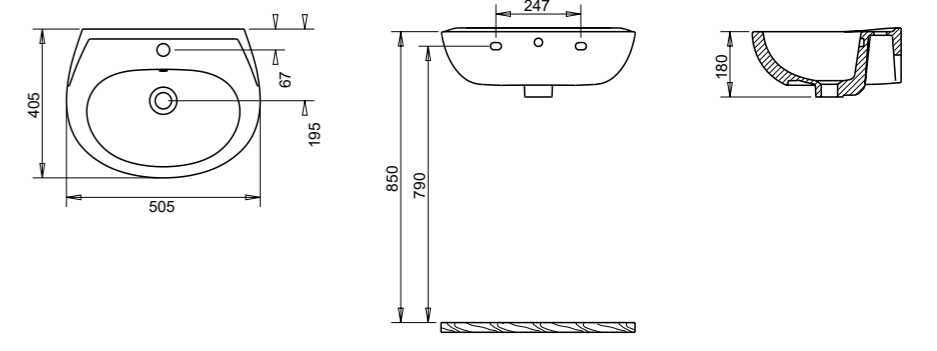

137

OVAL YARIM AYAK LAVABO / 5009+1005
40x50 cm Half Pedestal Oval Washbasin

139

OVAL LAVABO 36x45 / 5003
36x45 cm Oval Washbasin

139

OVAL LAVABO 40x50 / 5009
40x50 cm Oval Washbasin

139

OVAL LAVABO 28x45 / 5010
28x45 cm Oval Washbasin