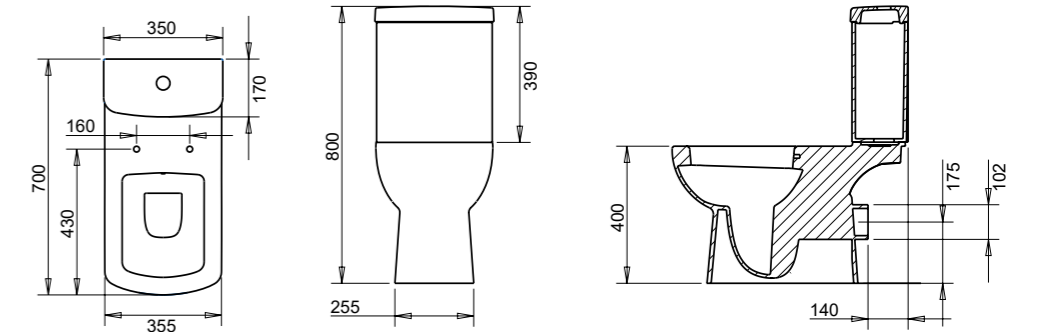

63

PLAZA YARIM AYAK LAVABO 60 cm / PLZ 1701 + 1705
Plaza Half Pedestal Washbasin 60 cm