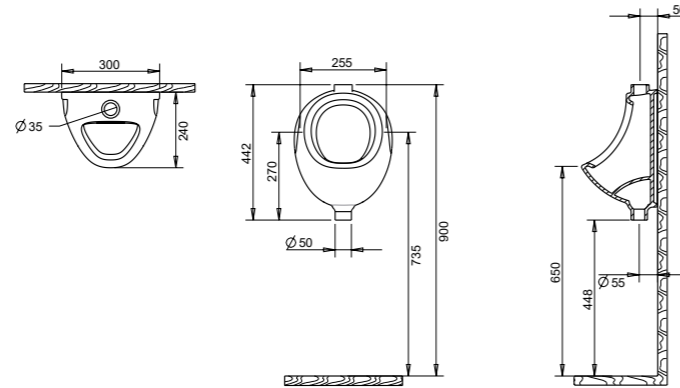

135

135

135

137

137

139

139

139

139

139